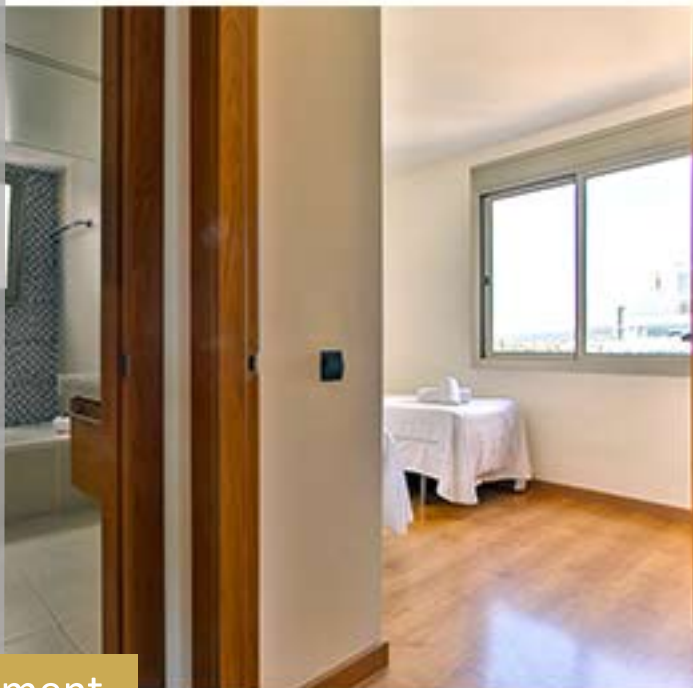

DISTANCES

Talamanca Beach: 900 mt
Lio, Casino, Heart: 200 mt
Paseo Maritimo: 800 mt
Pacha, Cipriani: 100 mt
Taxi Stop: 100 mt
Bus Stop: 80 mt

Ibiza Airport: 11 km
(one way fare: 20€)
Ibiza Town: 1 km
Ibiza Port: 1 km