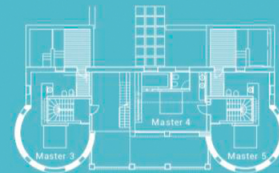

DINS ES JONDAL

UPPER FLOOR

GROUND FLOOR

Master Suites

The term "master suite" implies that the space is much more than merely a master bedroom and bath. While the overall size of new homes continues to drop, the master area seems to demand more attention than ever...

Our Master suites combine stunning views with a luxury bathroom, walk-in closet, private terrace and outdoor pool.

UPPER FLOOR

GROUND FLOOR

Facing south and overlooking Cala Jondal, the property with five master suites, three swimming pools and half of a mile of cliff pathwalk represent an extension of 10.000m².