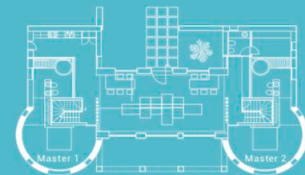

DINS ES JONDAL

UPPER FLOOR

GROUND FLOOR

Master Suites

The term "master suite" implies that the space is much more than merely a master bedroom and bath. While the overall size of new homes continues to drop, the master area seems to demand more attention than ever...

Our Master suites combine stunning views with a luxury bathroom, walk-in closet, private terrace and outdoor pool.

UPPER FLOOR

GROUND FLOOR

Facing south and overlooking Cala Jondal, the property with five master suites, three swimming pools and half of a mile of cliff pathwalk represent an extension of 10.000m².