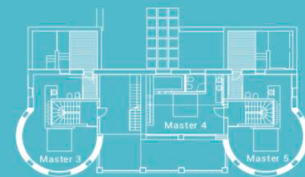

DINS ES JONDAL

UPPER FLOOR

GROUND FLOOR

Master Suites

The term "master suite" implies that the space is much more than merely a master bedroom and bath. While the overall size of new homes continues to drop, the master area seems to demand more attention than ever...

Our Master suites combine stunning views with a luxury bathroom, walk-in closet, private terrace and outdoor pool.

UPPER FLOOR

GROUND FLOOR

Facing south and overlooking Cala Jondal, the property with five master suites, three swimming pools and half of a mile of cliff pathwalk represent an extension of 10.000m².