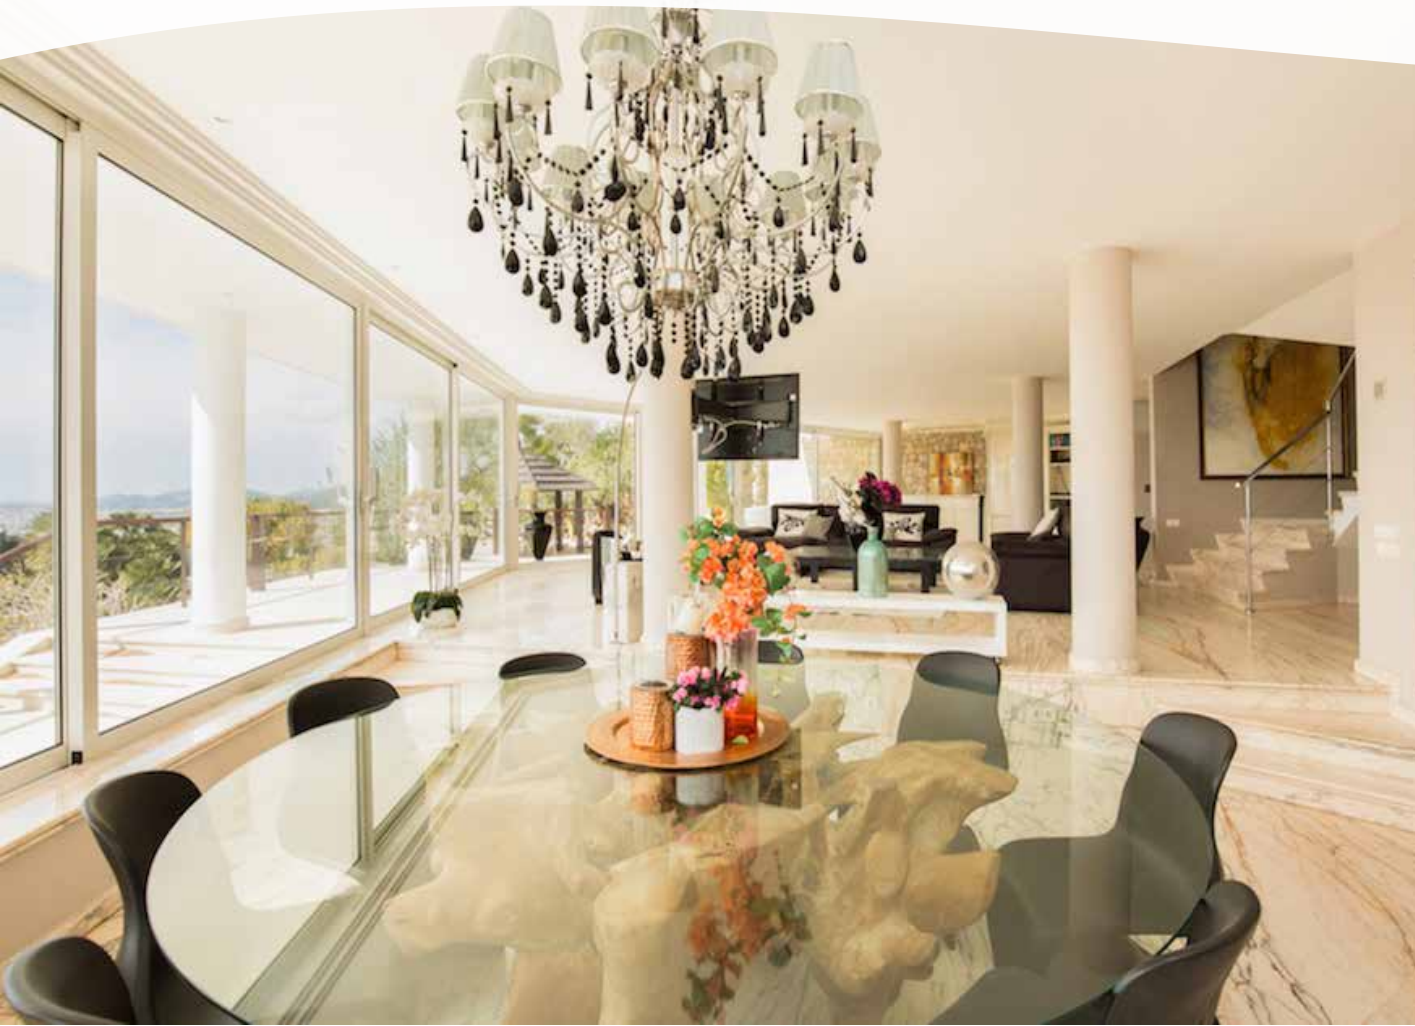

Cana Sylvia